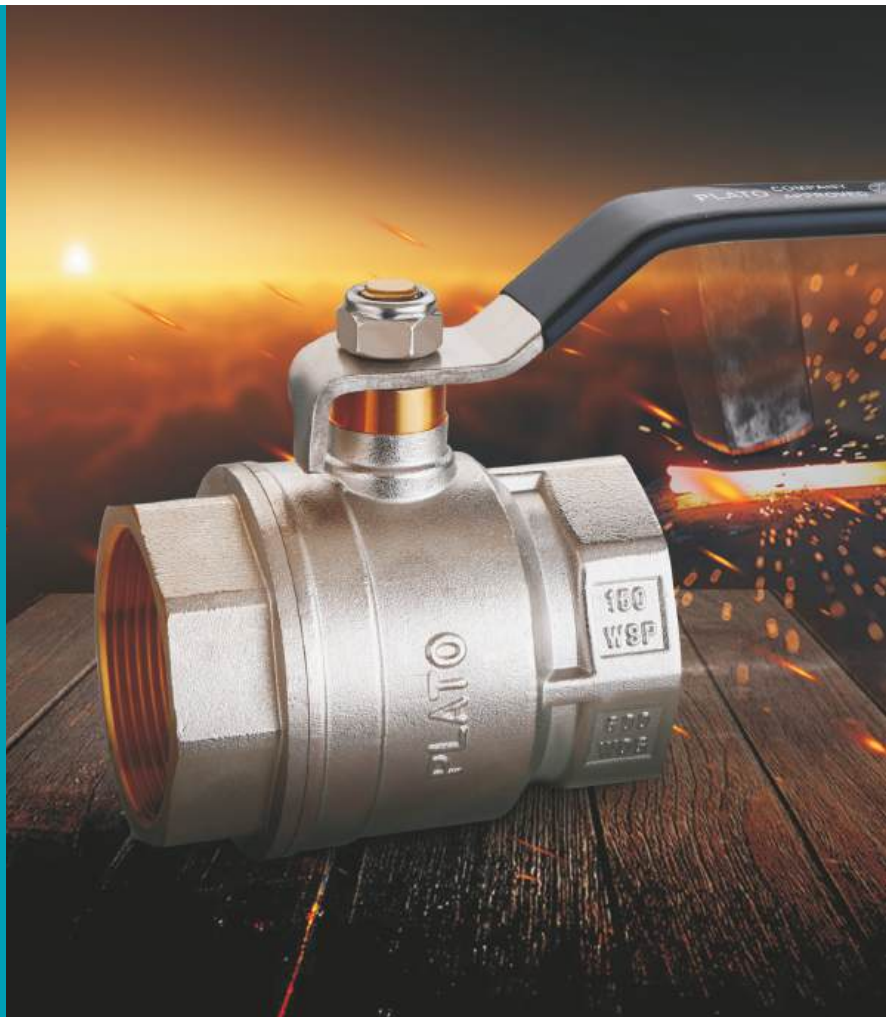

FEATURES

Forged Brass Body

Use for Water, Oil & Gas

Stainless Steel Handle with Plastic Sleeve

Brass Ball (Chrome Plated)

Single Piece Spindle for Longer Life & Smooth Operation

Tested on High Pressures **25 kg./CM²**