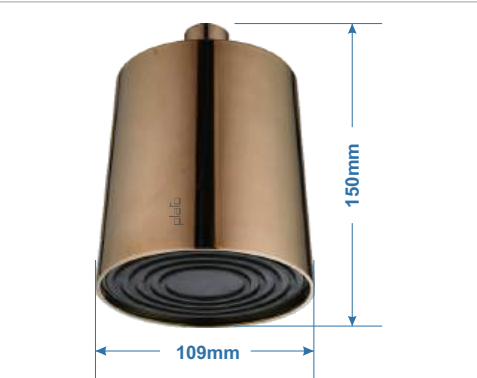

HANSA Powder Rain Shower
with Arm & Flange [Exclusive Model]
7067 RG - ₹ 3300/-