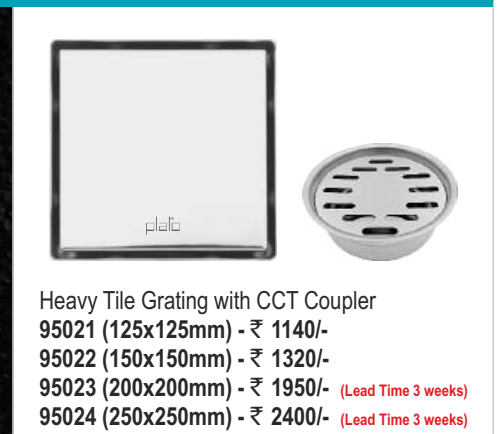

WALL DRAIN

MADE WITH
**100%
SS 304
GRADE**

POP-UP TRAP & TILE GRATINGS

NEW

MADE WITH
**100%
SS 304
GRADE**