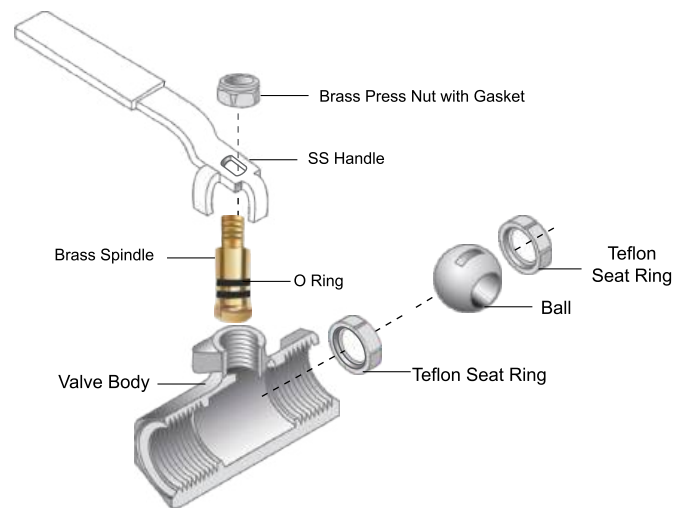

Plato's Forged Brass Ball Valve product line is intended for general & special purpose use. Please be aware that Ball Valves are intended for use in the fully open or closed positions.

Made of **BRASS**

FEATURES

Forged Brass Body

Use for Water, Oil & Gas

Stainless Steel Handle with Plastic Sleeve

Brass Ball (Chrome Plated)

Single Piece Spindle for Longer Life & Smooth Operation

Tested on High Pressures **25 kg./CM²**

BALL VALVE FULL SPECTRUM

No.	Component	Material	Treatment
1	Body	Brass MS58	Brass Plated
2	Bonnet	Brass MS58	Brass Plated
3	Seat	PTFE	
4	Ball	Brass MS58	Chrome Plated
5	Stem	Brass MS58	
6	Gasket	PTFE	
7	Press Nut	Brass	Chrome Plated
8	Handle	Stainless Steel	S.S with Plastic Sleeve
9	Head Part	Brass MS58	Brass Plated