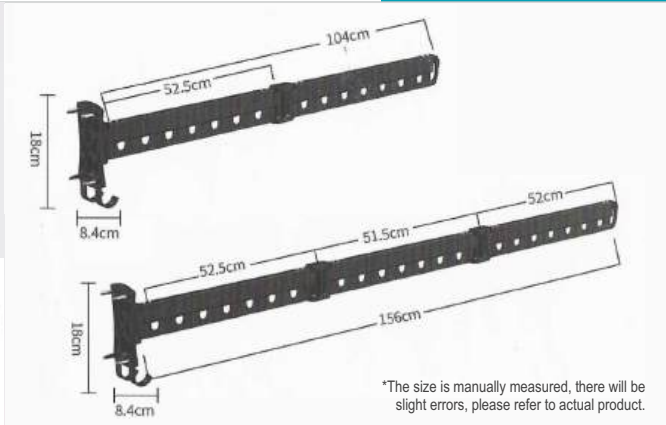

*The size is manually measured, there will be slight errors, please refer to actual product.