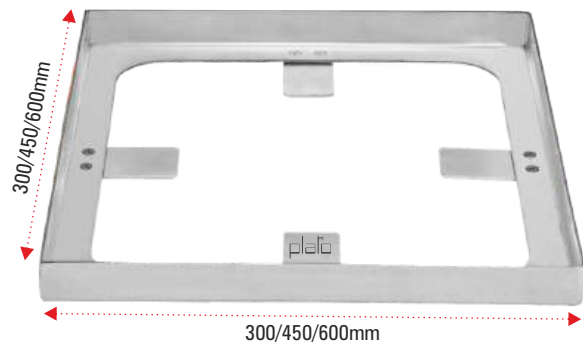

GT / MANHOLE / RECESSED COVER

Accessories included*

HEAVY DUTY COMMERCIAL GT COVER			A	B	
SIZE (L x W x H)	SIZE (Inch)	CAT No.	M.R.P. (₹)	CAT No.	M.R.P. (₹)
(300 x 300 x 40) mm	12" x 12"	96301	N.A.	96401	9900/-
(450 x 450 x 40) mm	18" x 18"	96302	N.A.	96402	18000/-
(600 x 600 x 40) mm	24" x 24"	96303	N.A.	96403	30000/-
(450 x 600 x 40) mm	18" x 24"	96304	N.A.	96404	22500/-