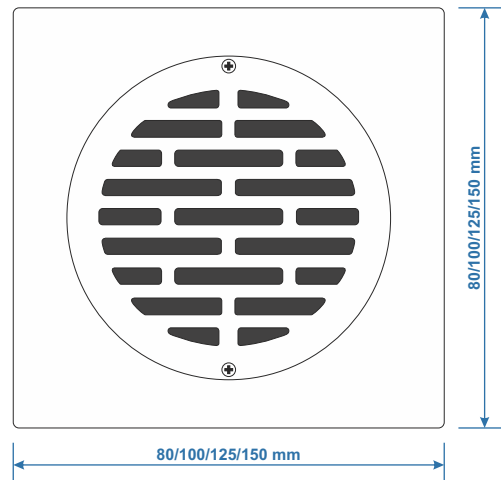

SS 304 Designer Grating
with 2" outlet
95061 (80x80mm) - ₹ 315/-

SS 304 Designer Grating
with 3" outlet
95062 (100x100mm) - ₹ 405/-

SS 304 Designer Grating
with 3" outlet
95063 (125x125mm) - ₹ 570/-

SS 304 Designer Grating
with 4" outlet
95064 (150x150mm) - ₹ 630/-