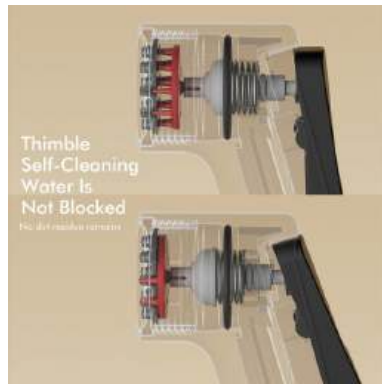

FUR Self Clean H/F Set
with Wall Hook & SS 304 Tube
7382 - ₹ 1110/- (1 mtr. Tube)
7383 - ₹ 1200/- (1½ mtr. Tube)