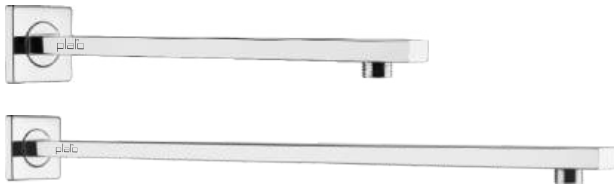

Rectangular Shower Arm 300mm
7125 - ₹ 1221/-

Rectangular Shower Arm 375mm
7126 - ₹ 1404/-

Rectangular Shower Arm 450mm
7127 - ₹ 1650/-
7127 BK - ₹ 2700/-
7127 GD - ₹ 2700/-
7127 RG - ₹ 2700/-

Rectangular Shower Arm 600mm
7128 - ₹ 1926/-
7128 BK - ₹ 3060/-
7128 GD - ₹ 3060/-
7128 RG - ₹ 3060/-

SHOWER
ARMS