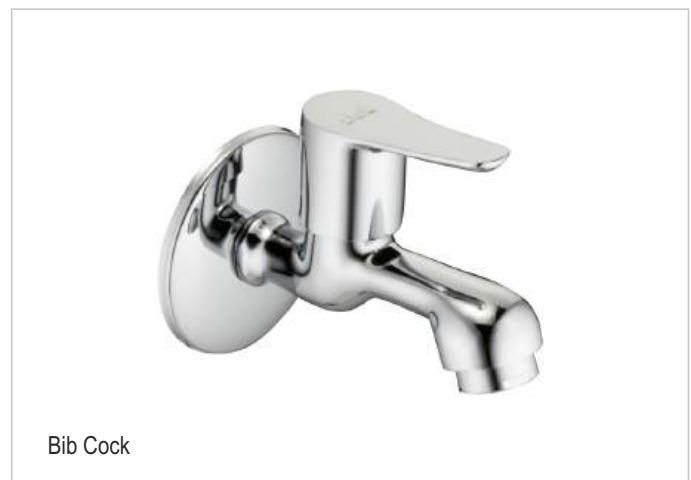

Bib Cock Two Way
WER-006 - ₹ 1650/-
WER-006A - ₹ 1380/- (One Handle)

Angle Cock Two Way
WER-007 - ₹ 1650/-

Swan Neck
WER-008 - ₹ 1650/-

Sink Cock
WER-009 - ₹ 1575/-

Centre Hole Basin Mixer
WER-010 - ₹ 3150/-

Sink Mixer
WER-011 - ₹ 3540/-

Wall Mixer 2 in 1 with 'L' Bend
WER-014 - ₹ 4680/-

Wall Mixer 3 in 1 with 'L' Bend
WER-015 - ₹ 5280/-

Code	Product Description	MRP (₹)
WR-001	Pillar Cock	1080/-
WR-002	Bib Cock	924/-
WR-003	Bib Cock Long Body	1080/-
WR-004	Angle Cock	576/-
WR-005	Concealed Stop Cock	1299/-
WR-006	Bib Cock Two Way	1680/-
WR-006 A	Bib Cock Two Way (1 Handle)	1395/-
WR-007	Angle Cock Two Way	1650/-
WR-008	Swan Neck	1680/-
WR-009	Sink Cock	1575/-
WR-010	Centre Hole Basin Mixer	3150/-
WR-011	Sink Mixer	3540/-
WR-014	Wall Mixer 2 in 1 with 'L' Bend	4680/-
WR-015	Wall Mixer 3 in 1	5280/-
WR-101	Single Lever Basin Mixer	3600/-
WR-303	Concealed Body of Diverter	2760/-
WR-304	S/L Diverter Exposed Part Kit	2550/-
WR-105	Wall Spout Plain	1350/-