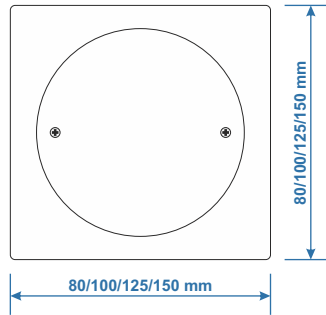

CLEAN OUT & GRATINGS

NEW

MADE WITH
**100%
SS 304
GRADE**

SS 304 Clean Out Drain Cover
with 2" outlet
95041 (80x80mm) - ₹ 330/-

SS 304 Clean Out Drain Cover
with 3" outlet
95042 (100x100mm) - ₹ 420/-

SS 304 Clean Out Drain Cover
with 3" outlet
95043 (125x125mm) - ₹ 585/-