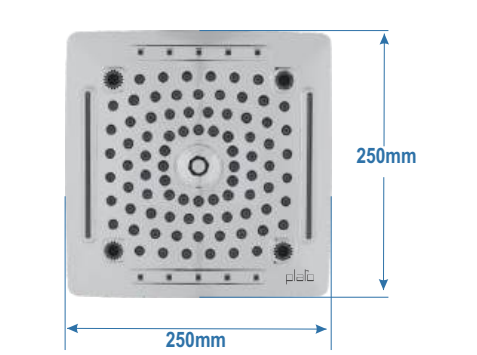

DEXTON Spl. Overhead Shower
with Multi Function
7069 - (250x250mm) - ₹ 3390/-