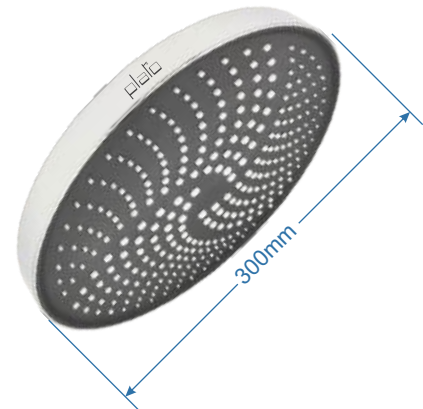

RAMBO Overhead Shower
7071 RB - (325mm) - ₹ 4290/-

FLORO Round Overhead Shower
12" [300mm]
7073 - ₹ 3780/-