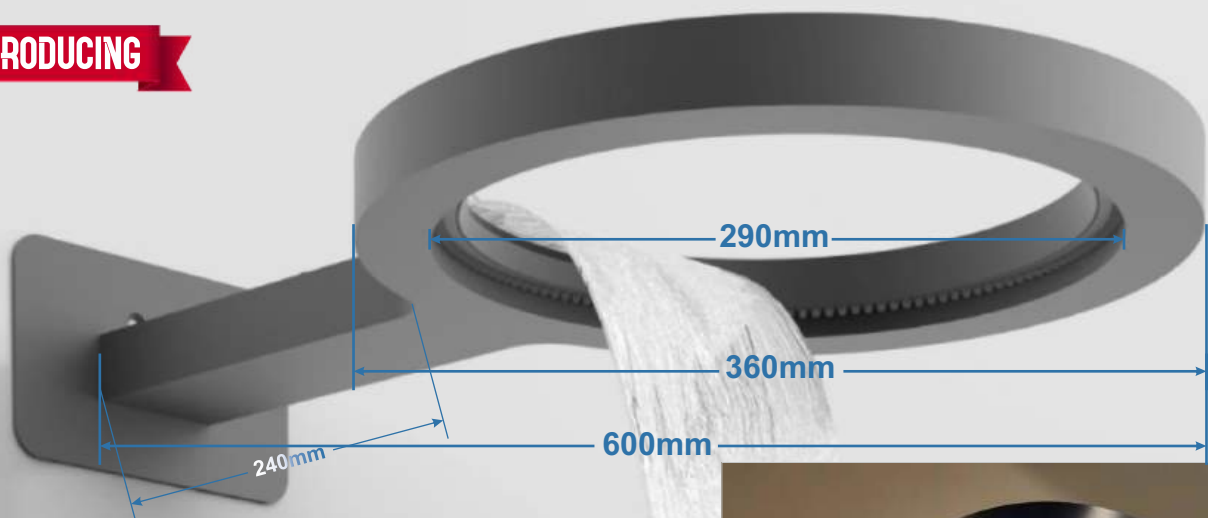

EXCLUSIVE RAIN SHOWER & CEILING LED SHOWER

MADE WITH
100%
SS 304
GRADE

INTRODUCING

2
FUNCTION