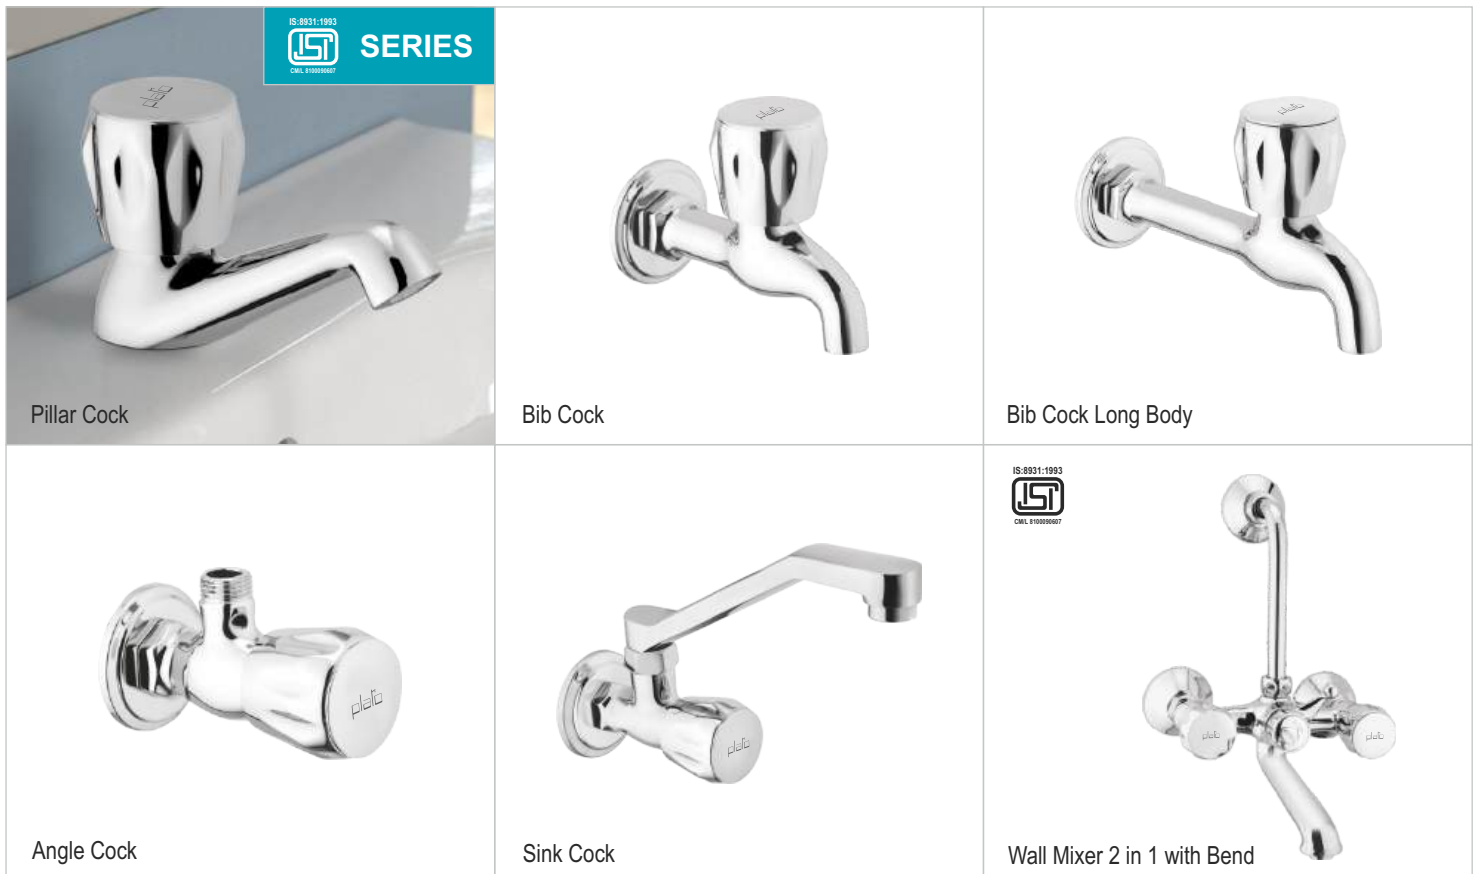

VALURA NEW

1/2" QUARTER TURN FITTING

		Code	Product Description	MRP (₹)
Pillar Cock V-001	Bib Cock V-002	V-001	Pillar Cock	1110/-
		V-002	Bib Cock	999/-
Angle Cock V-004	Sink Cock Pipe Spout V-009	V-003	Bib Cock Long Body	1080/-
		V-004	Angle Cock	690/-
		V-005/ V-005A	Concealed Stop Cock 20mm/15mm	2100/-
		V-005 L	Concealed Stop Cock (Light- 20/15mm)	1596/-
		V-006	Bib Cock Two Way	2280/-
		V-007	Angle Cock Two Way	2280/-
		V-008	Swan Neck	1725/-
		V-009	Sink Cock Pipe Spout	1710/-
		V-010	Centre Hole Basin Mixer	4320/-
		V-011	Sink Mixer with Swivel	4320/-
		V-013	Wall Mixer with Crutch	5670/-
		V-014	Wall Mixer 2 in 1 with Bend	5670/-
		V-015	Wall Mixer 3 in 1 with Bend	6360/-

Prices on Request