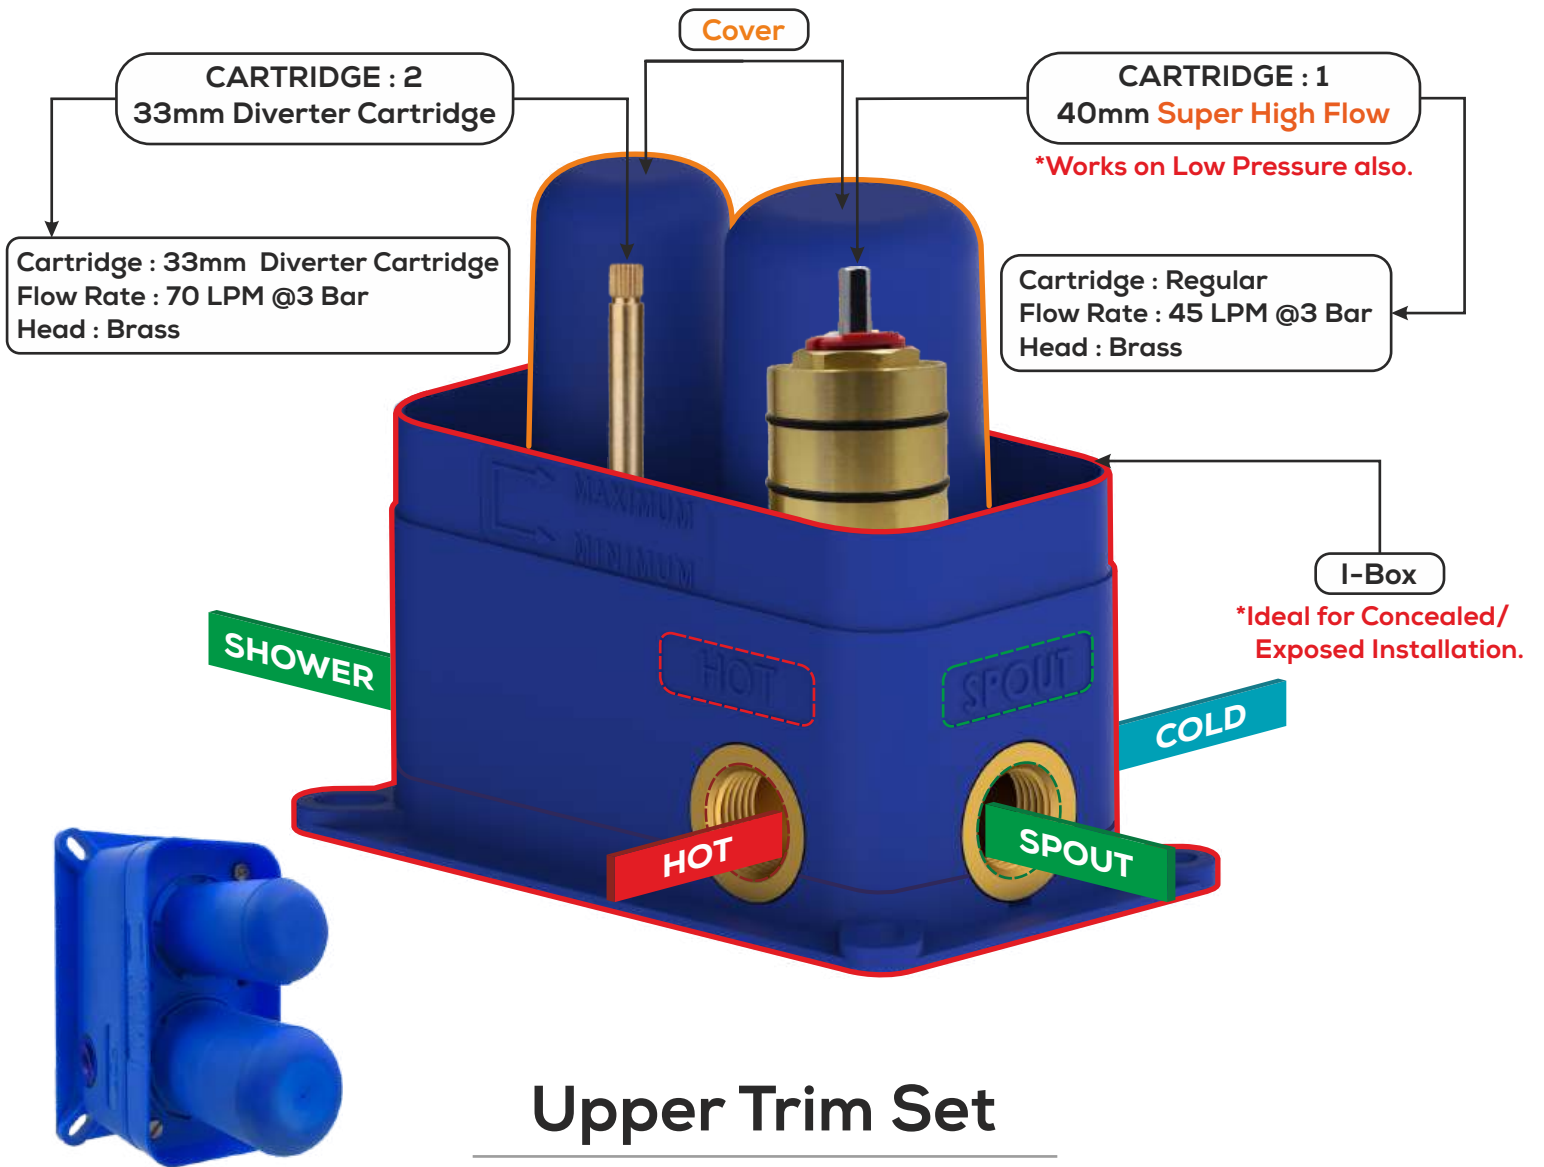

SUPER HI-FLOW DIVERTOR (CAT NO. 351)

40mm I-Box Diverter