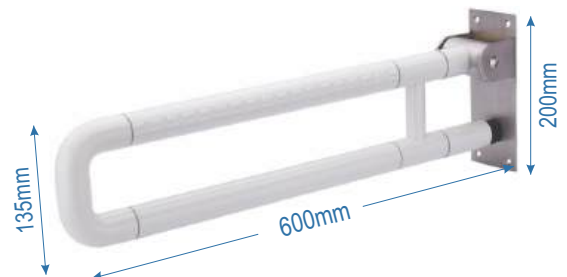

GRAB BAR **HEAVY**

Made of **BRASS**

WEIGHT BEARING
upto
200kg

- C.P Brass Grab Bar (300mm) Heavy
  4131 - ₹ 2070/-
- C.P Brass Grab Bar (375mm) Heavy
  4132 - ₹ 2280/-
- C.P Brass Grab Bar (450mm) Heavy
  4133 - ₹ 2550/-
- C.P Brass Grab Bar (600mm) Heavy
  4134 - ₹ 3600/-

WEIGHT BEARING
upto
200kg

WEIGHT BEARING
upto
200kg

COMBINATION GRAB BAR **C.P. HEAVY DUTY**

MADE WITH
**100%
SS 304
GRADE**

INTRODUCING

- CP Grab Bar (300mm) Heavy
  4251 - ₹ 1380/-
- CP Grab Bar (375mm) Heavy
  4252 - ₹ 1530/-
- CP Grab Bar (450mm) Heavy
  4253 - ₹ 1680/-
- CP Grab Bar (600mm) Heavy
  4254 - ₹ 2070/-