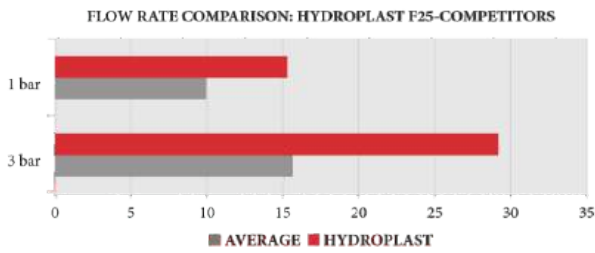

Adopt the new
 High Flow Technology
 31mm Cartridge

Water Pressure	Mixing (L/Min)
1 Bar	13.2
2 Bar	19.4
3 Bar	25.4

ITALY

- Flow rate at 3 bar: 29,1ltr/min*
 - EN 817 life test : 175.000 cycles
 - Very low noise
 - High water pressure resistance (50 bar water hammer)
 - Brass stem
 - Temperature adjusting ring
 - 90 mixing angle
 - Showers and bathtubs with reduced body weight
- *registered on external shower mixer