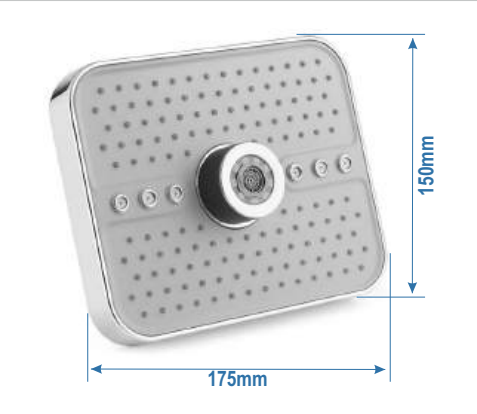

HARMONY Overhead Shower (Multi Flow)
7061 HR - ₹ 2154/-