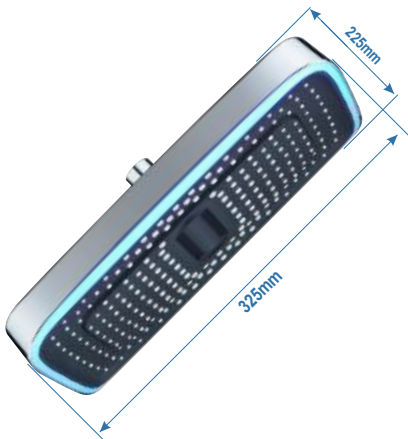

DEXTON Spl. Overhead Shower
with Multi Function
7069 - (250x250mm) - ₹ 3390/-

RAIN SHOWER

MONN Overhead Shower
[5 Function]
7070 - (200mm) - ₹ 2535/-

MEKONG Round Overhead Shower [325mm]
7071 - ₹ 4290/-

RAMBO Overhead Shower
7071 RB - (325mm) - ₹ 4290/-