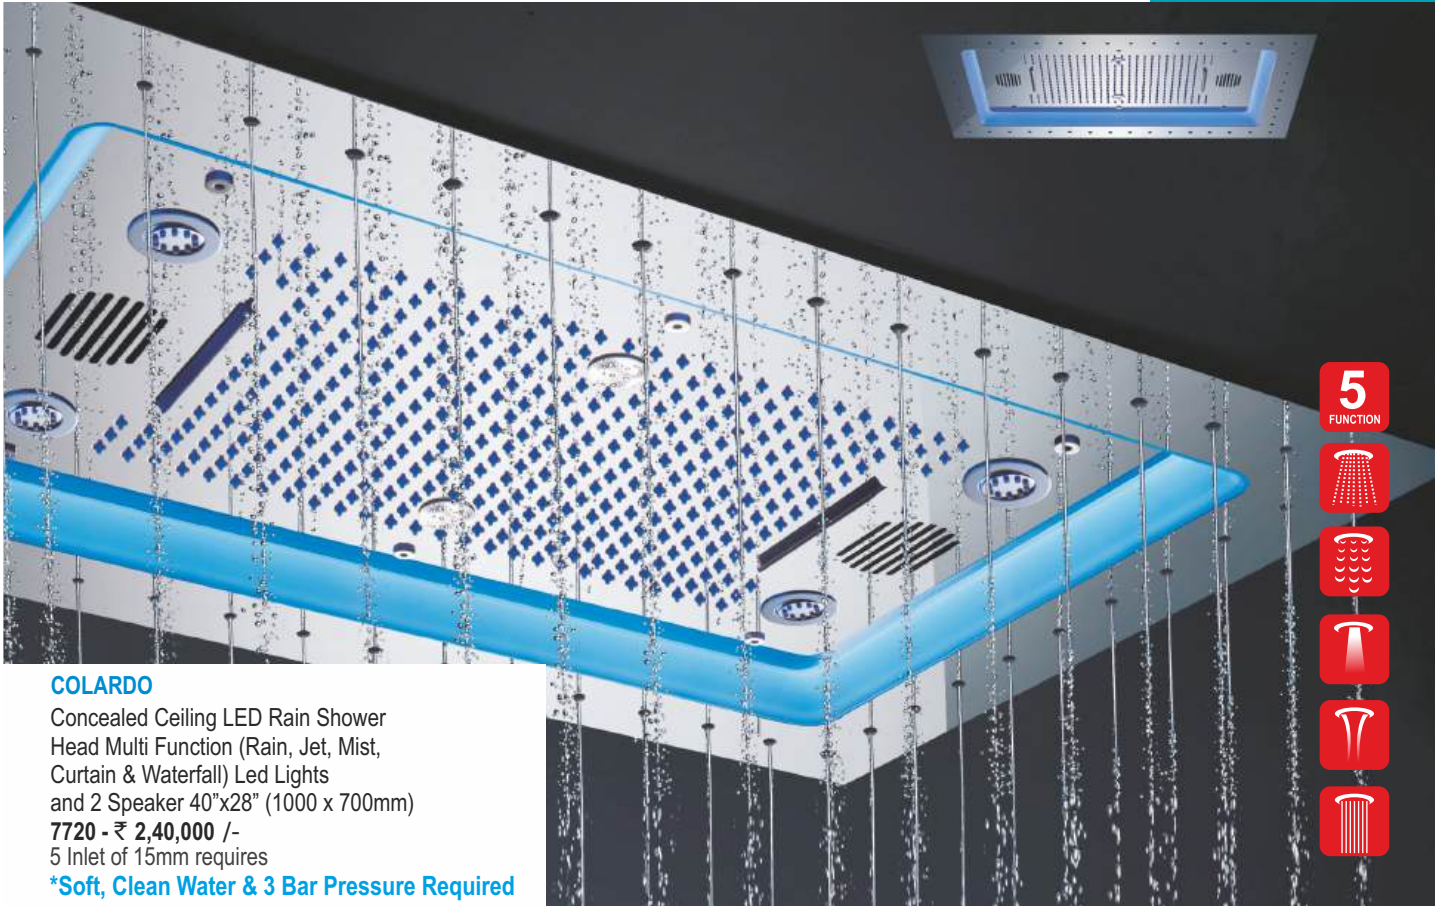

EXCLUSIVE RAIN SHOWER & CEILING LED SHOWER

MADE WITH
100%
SS 304
GRADE

plate

COLARDO

Concealed Ceiling LED Rain Shower Head Multi Function (Rain, Jet, Mist, Curtain & Waterfall) Led Lights and 2 Speaker 40"x28" (1000 x 700mm)

7720 - ₹ 2,40,000 /-

5 Inlet of 15mm requires

*Soft, Clean Water & 3 Bar Pressure Required