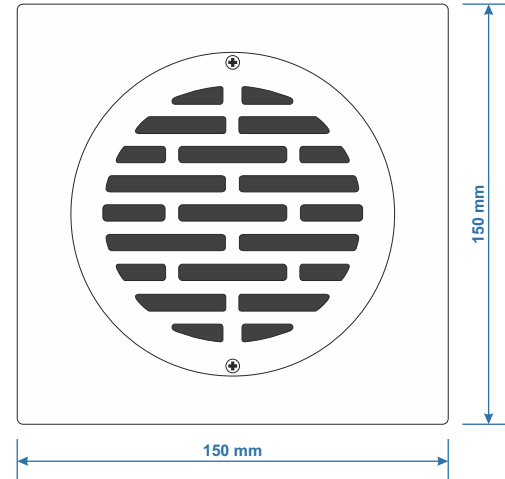

NEW

MADE WITH
**100%
SS 304
GRADE**

SS 304 GRATINGS

SS 304 Grating with CCT Coupler & Hair Catcher (4" outlet)
95072 (150x150mm) - ₹ 1055/-