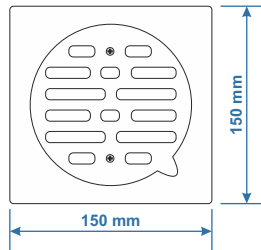

Thumb Operated Grating 4" outlet
95051 (150x150mm) - ₹ 750/-