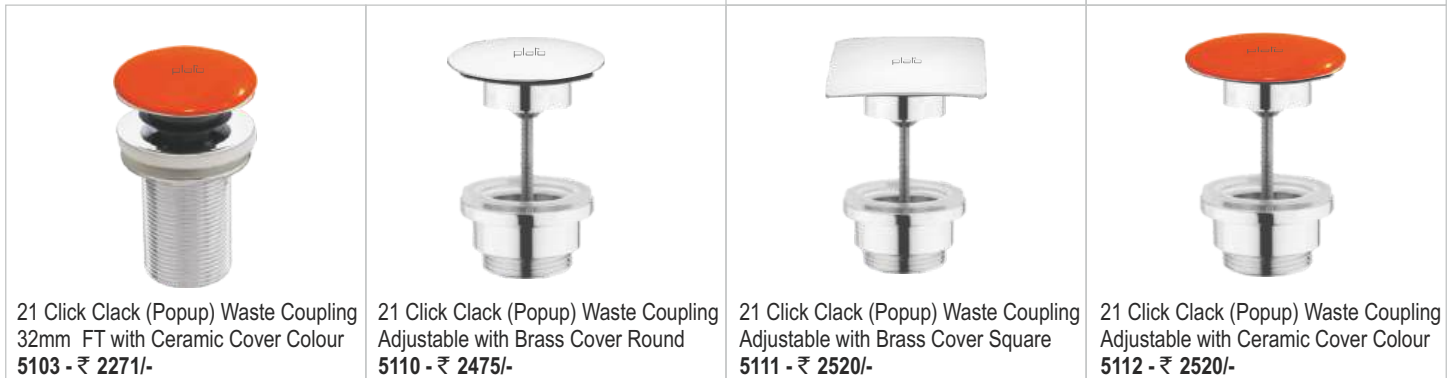

WASTE COUPLING BRASS

Always open Linchpin

Click System

PATENDED Italian Technology

21 Click Clack (Popup) Waste Coupling
32mm FT with Brass Cover Round
5101 - ₹ 2100/-

21 Click Clack (Popup) Waste Coupling
32mm FT with Brass Cover Square
5102 - ₹ 2271/-