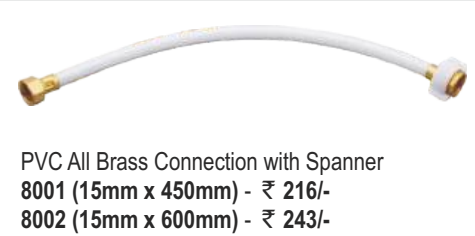

21 Click Clack (Popup) Waste Coupling
Adjustable with Ceramic Cover Colour
5112 - ₹ 2520/-

CONNECTION & WASTE PIPES

Tested on high Pressure

Patented construction features a high tenacity, multi-filament core yarn, protected by a Special Ploymer coating. The result is optimum corrosion resistance and durability

Specially Made for High Rise Building

Precise 8 Sided Crimp ensures reliable nut to hose connections

PVC All Brass Connection with Spanner
8001 (15mm x 450mm) - ₹ 216/-
8002 (15mm x 600mm) - ₹ 243/-

<p>NEW</p> <p>NEW PTMT Braided Connection Heavy 8003 (15mm x 450mm) - ₹ 111/- 8004 (15mm x 600mm) - ₹ 132/-</p>	<p>NEW</p> <p>New All Brass Connection with Spanner 8061 (15mm x 450mm) - ₹ 216/- 8062 (15mm x 600mm) - ₹ 243/-</p>	<p>NEW</p> <p>Nylon (EPDM) Connection with Spanner 8051 (15mm x 450mm) - ₹ 204/- 8052 (15mm x 600mm) - ₹ 231/-</p>
<p>MADE WITH 100% SS 304 GRADE</p> <p>SS 304 (EPDM Connection) 8053 (15mm x 450mm) - ₹ 270/- (Heavy) 8054 (15mm x 600mm) - ₹ 297/- (Heavy)</p>	<p>MADE WITH 100% SS 304 GRADE</p> <p>NEW</p> <p>SS 304 (EPDM Connection) 8063 (14mm x 300mm) - ₹ 165/- (Heavy) 8064 (14mm x 450mm) - ₹ 192/- (Heavy) 8065 (14mm x 600mm) - ₹ 222/- (Heavy) 8065A (14mm x 750mm) - ₹ 270/- (Heavy)</p>	<p>MADE WITH 100% SS 304 GRADE</p> <p>SS 304 (EPDM Connection) Neoperl 8058 (12mm x 450mm) - ₹ 195/- 8059 (12mm x 600mm) - ₹ 228/-</p>