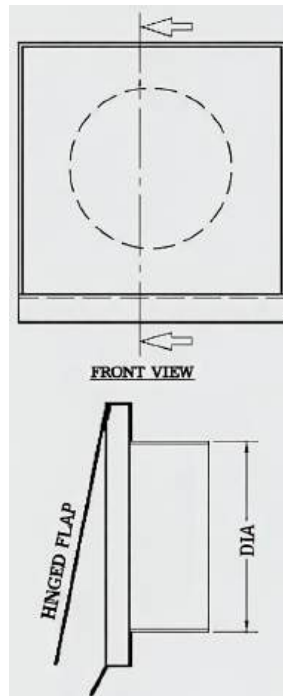

SS 304 Rain Water Flap Drain with 4" outlet
95083 (160x160mm) - ₹ 900/-