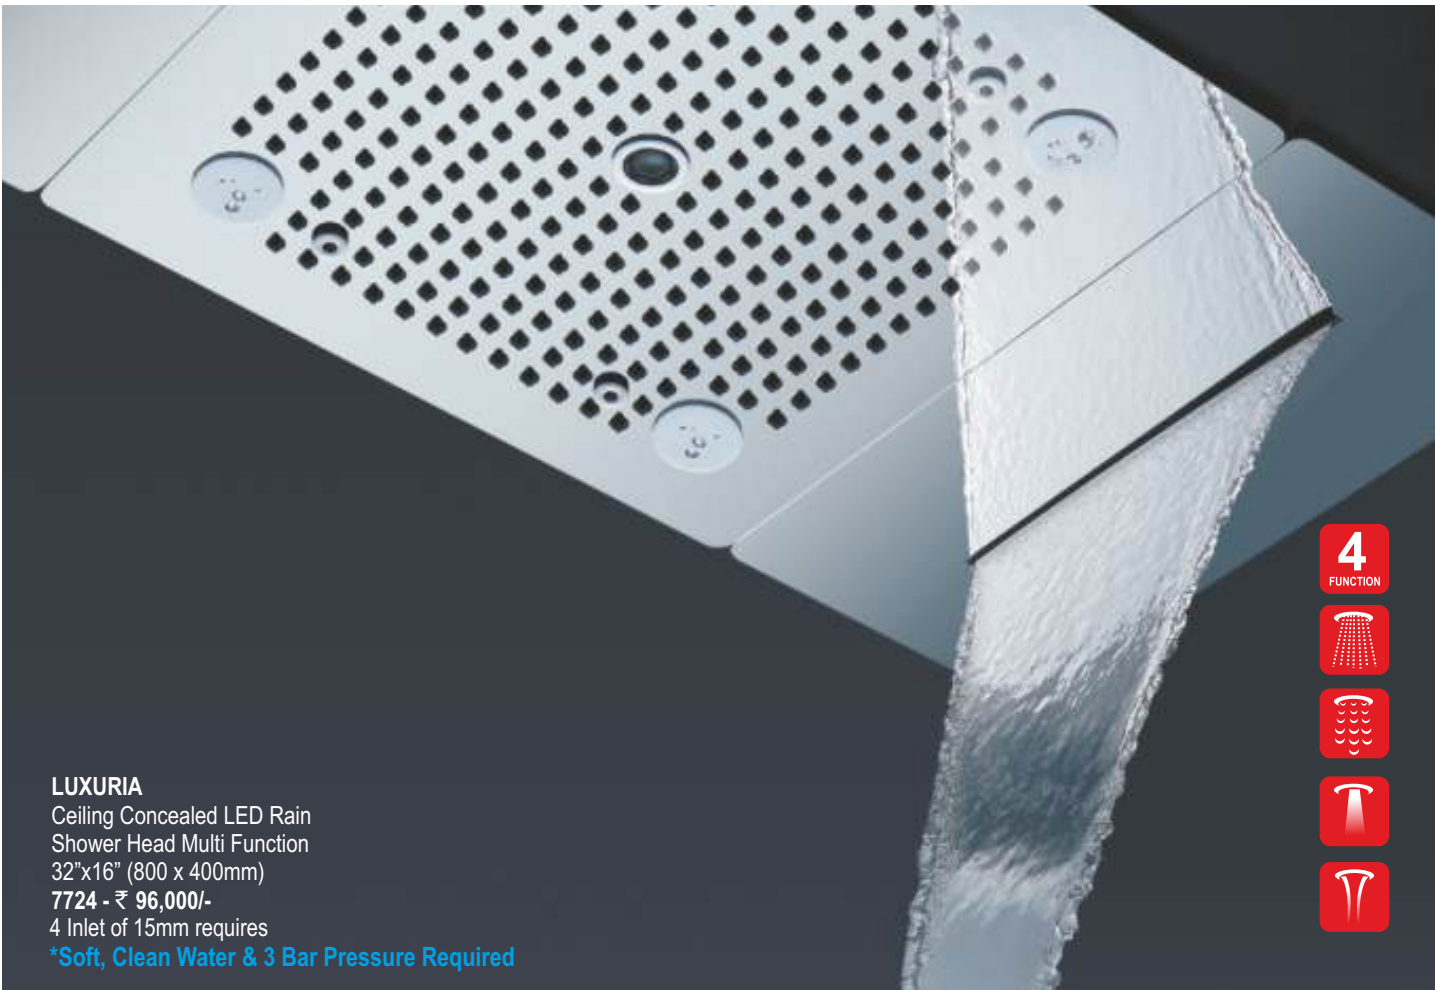

LUXURIA

Ceiling Concealed LED Rain Shower Head Multi Function 32"x16" (800 x 400mm)

7724 - ₹ 96,000/-

4 Inlet of 15mm requires

*Soft, Clean Water & 3 Bar Pressure Required