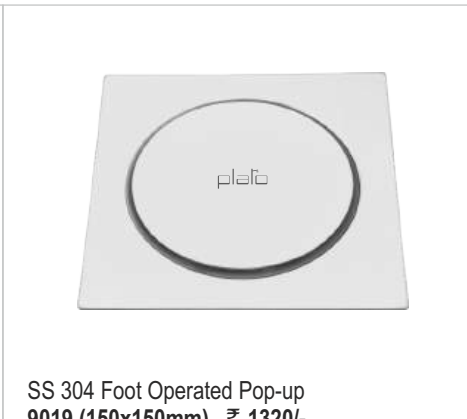

Baby Protection Seat (Wall Mount)
4201 - ₹ 9600/-

WALL DRAIN

MADE WITH
**100%
SS 304
GRADE**

Wall Mounted Shower Drainer
355mm x 115mm (SS 304)
9098 - ₹ 8100/-

POP-UP TRAP & TILE GRATINGS

NEW

MADE WITH
**100%
SS 304
GRADE**