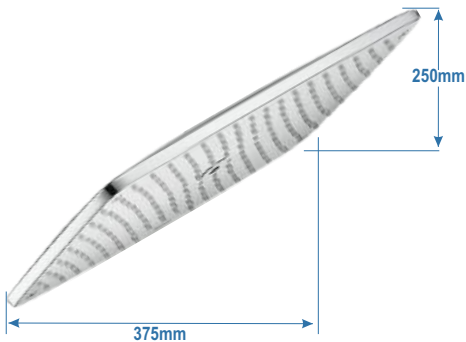

HENSA Overhead Shower
7074 HS - (375x250mm) - ₹ 5610/-
7074 HS BK - (375x250mm) - ₹ 5940/-
7074 HS GD - (375x250mm) - ₹ 6600/-
7074 HS RG - (375x250mm) - ₹ 6600/-