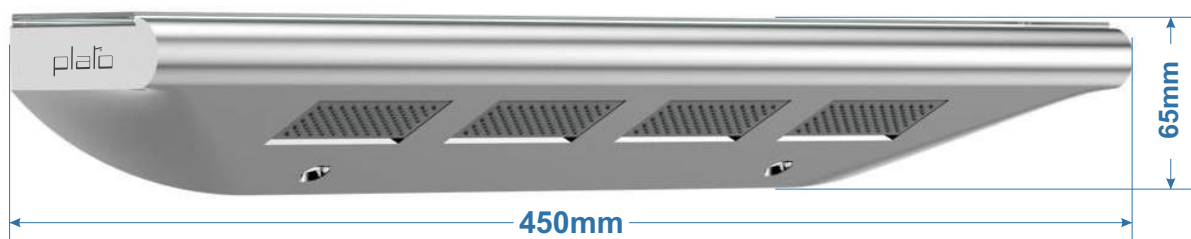

LED Overhead Shower
7071 L - (325x225mm) - ₹ 4290/-

FLORO Round Overhead Shower
8" [200mm]
7072 - ₹ 2364/-

FLORO Round Overhead Shower
12" [300mm]
7073 - ₹ 3780/-

HENSA Overhead Shower
7074 HS - (375x250mm) - ₹ 5610/-
7074 HS BK - (375x250mm) - ₹ 5940/-
7074 HS GD - (375x250mm) - ₹ 6600/-
7074 HS RG - (375x250mm) - ₹ 6600/-