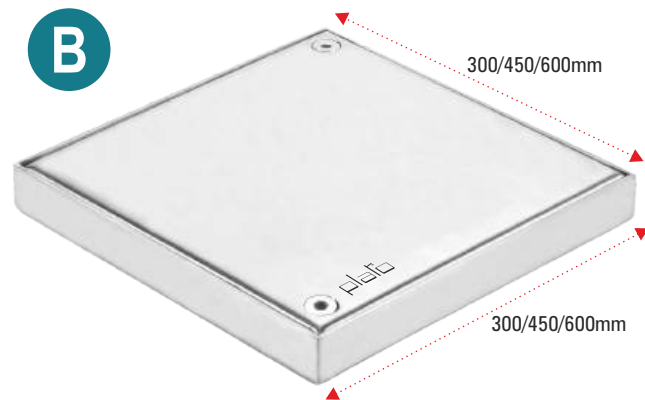

GT / MANHOLE / RECESSED COVER

Accessories included*

HEAVY DUTY COMMERCIAL GT COVER			A	B	
SIZE (L x W x H)	SIZE (Inch)	CAT No.	M.R.P. (₹)	CAT No.	M.R.P. (₹)
(300 x 300 x 40) mm	12" x 12"	96301	N.A.	96401	9900/-
(450 x 450 x 40) mm	18" x 18"	96302	N.A.	96402	18000/-
(600 x 600 x 40) mm	24" x 24"	96303	N.A.	96403	30000/-
(450 x 600 x 40) mm	18" x 24"	96304	N.A.	96404	22500/-