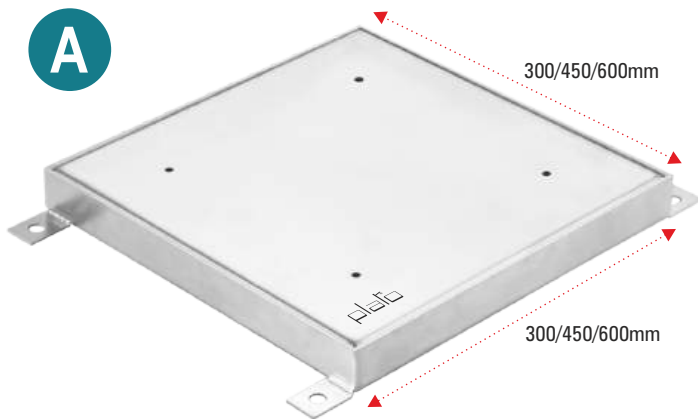

GT / MANHOLE / RECESSED COVER

Accessories included*

HEAVY DUTY COMMERCIAL GT COVER			A	B	
SIZE (L x W x H)	SIZE (Inch)	CAT No.	M.R.P. (₹)	CAT No.	M.R.P. (₹)
(300 x 300 x 40) mm	12" x 12"	96301	N.A.	96401	9900/-
(450 x 450 x 40) mm	18" x 18"	96302	N.A.	96402	18000/-
(600 x 600 x 40) mm	24" x 24"	96303	N.A.	96403	30000/-
(450 x 600 x 40) mm	18" x 24"	96304	N.A.	96404	22500/-