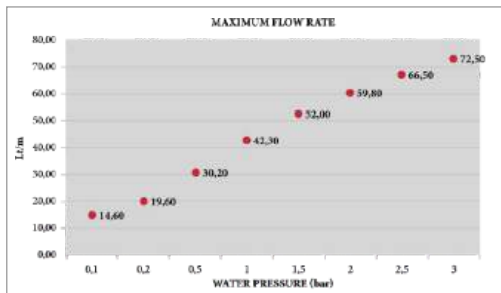

High Flow rate mixing valve Ø 40. Model available in short version only, in joystick and WSC ranges