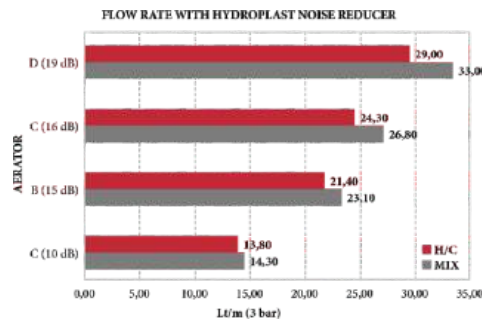

Adopt the new
 High Flow Technology
 31mm Cartridge

Water Pressure	Mixing (L/Min)
1 Bar	13.2
2 Bar	19.4
3 Bar	25.4

ITALY

- Flow rate at 3 bar: 29,1ltr/min*
 - EN 817 life test : 175.000 cycles
 - Very low noise
 - High water pressure resistance (50 bar water hammer)
 - Brass stem
 - Temperature adjusting ring
 - 90 mixing angle
 - Showers and bathtubs with reduced body weight
- *registered on external shower mixer

High Flow rate mixing valve Ø 40. Model available in short version only, in joystick and WSC ranges

Turbo flow @70 ltr per minute

Cat. No. 4435

A Single Temperature Regulation Unit

TECHNOLOGY & FEATURES

With a specially optimised thermostatic element and a highly advanced design of the regulation components, Vernet® has developed the Ca43 cartridge to give you the best temperature regulation and safety in accordance with various standards, NF EN 1111 (Nf077 certification) ASSE1016, NHS Do8.....